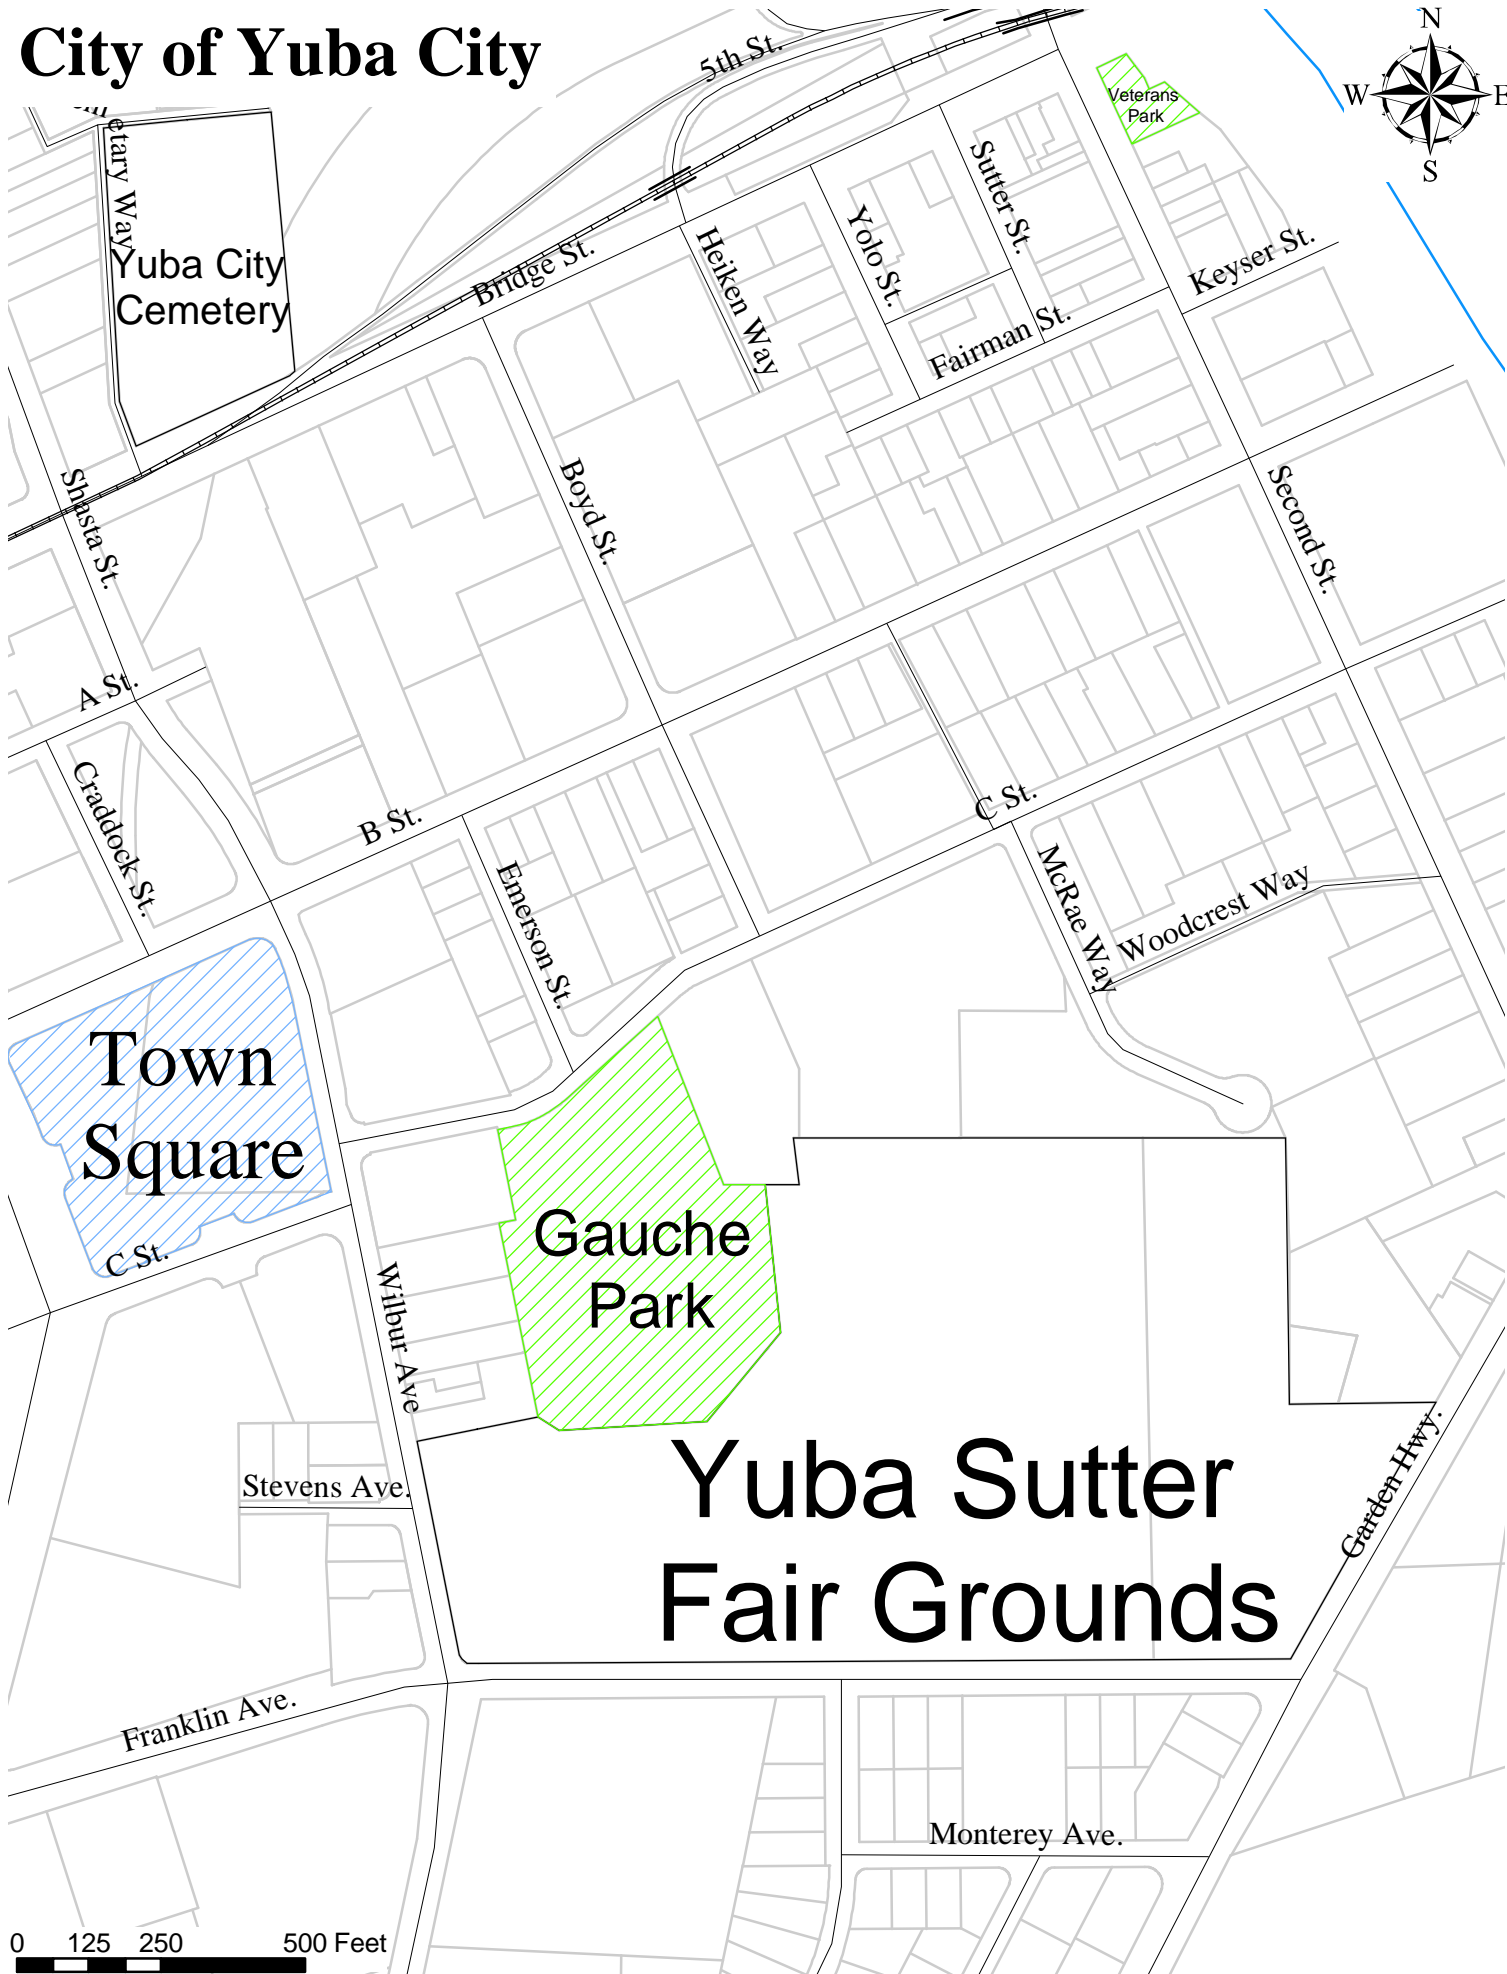

City of Yuba City

Town Square

Gauche Park

Yuba Sutter Fair Grounds

0 125 250 500 Feet